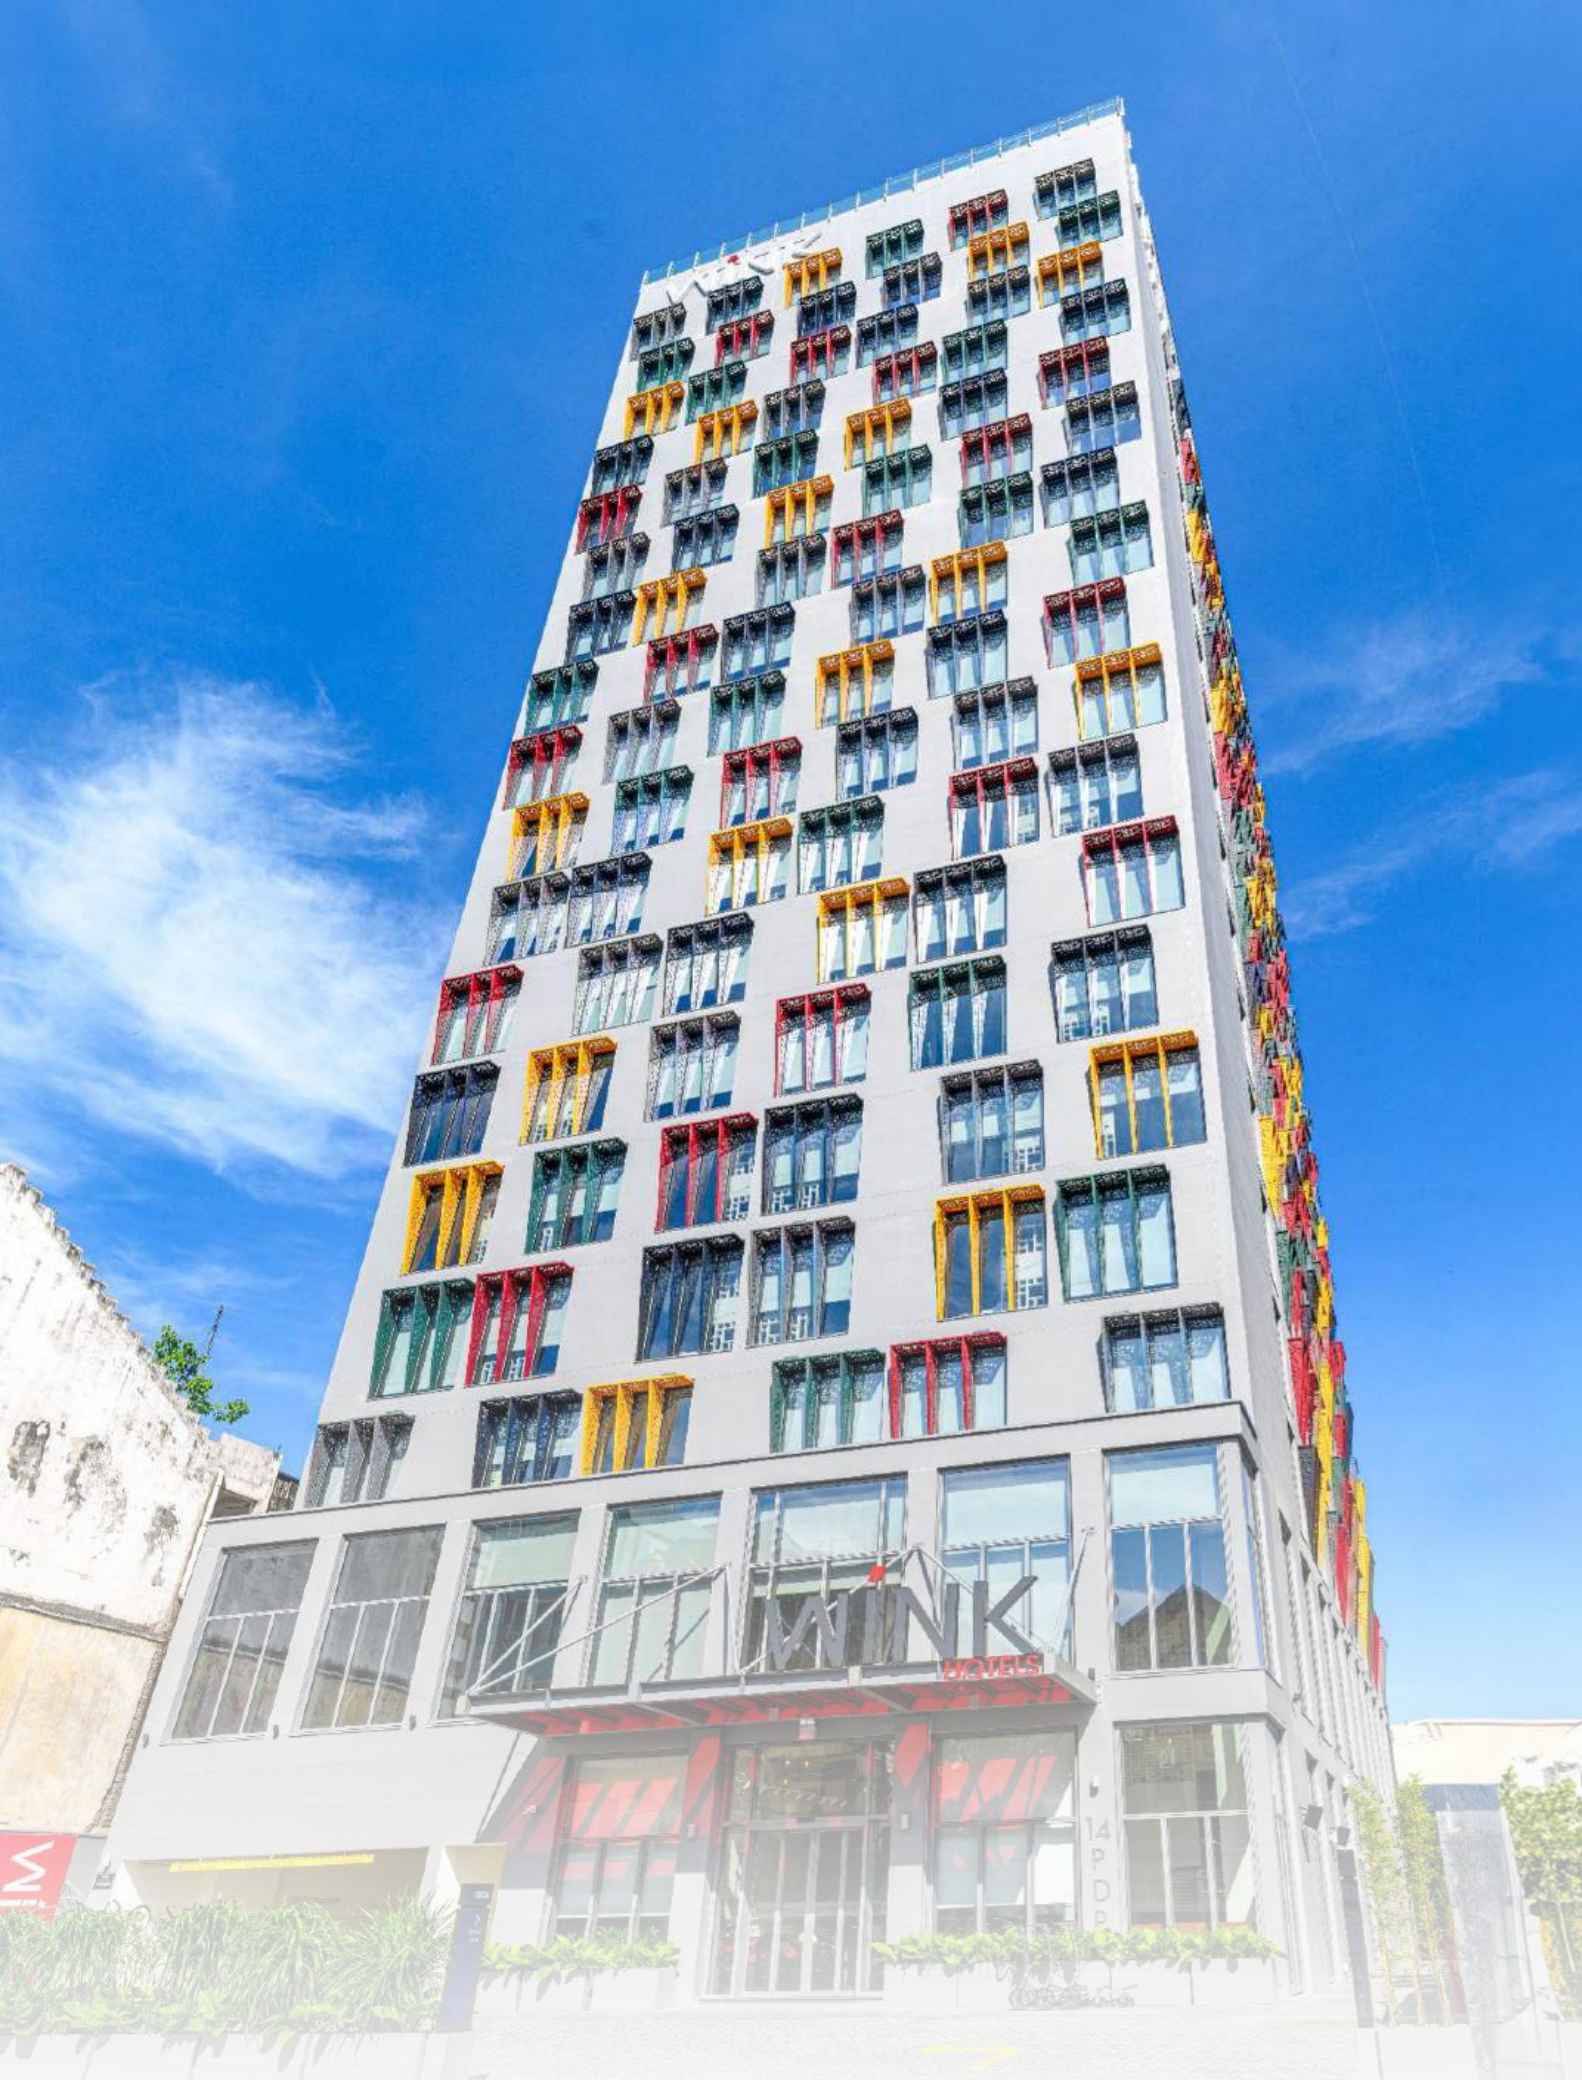

24/7 SERVICES

Gym, Laundromat, Coworking Space, Hai Pool + Bar and Grab & Go are open 24/7. Tick. Tock.

SUSTAINABLE HOTELS

Wink Hotels are LEED Gold certified for sustainability.

OVERVIEW

Can Tho, the lively heart of the Mekong Delta's commerce and culture, is on the rise! With Wink as your launchpad just a stone's throw from the waterfront's lush landscapes, immerse yourself in the city's bustling lanes and wide avenues. Navigate through canals and rivers to reach floating markets, or let Can Tho be your springboard for an array of southern Vietnamese escapades.