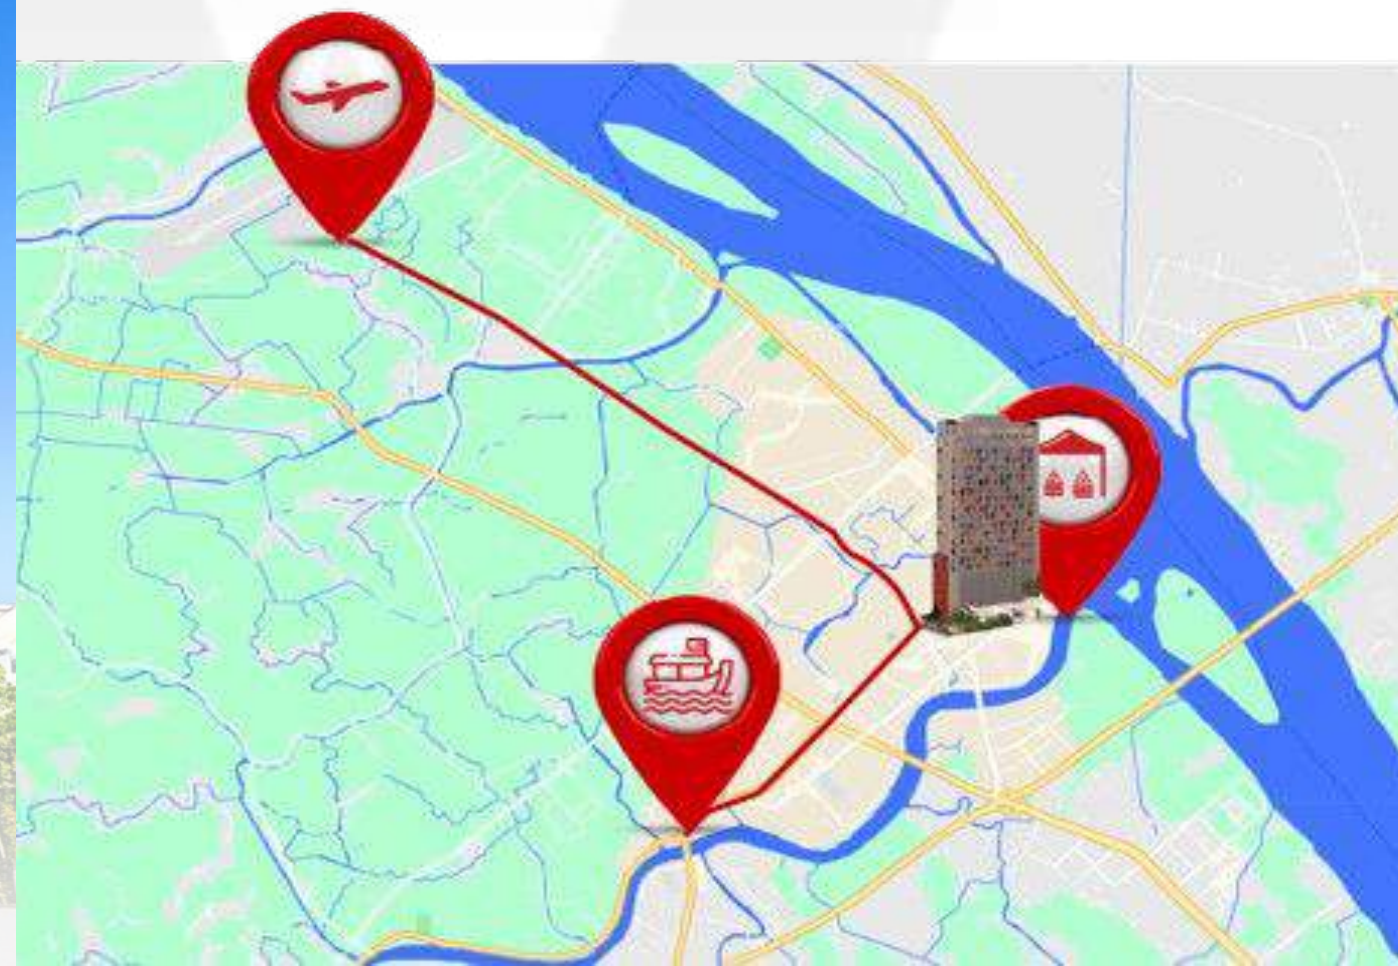

24/7 SERVICES

Gym, Laundromat, Coworking Space, Hai Pool + Bar and Grab & Go are open 24/7. Tick. Tock.

SUSTAINABLE HOTELS

Wink Hotels are LEED Gold certified for sustainability.

OVERVIEW

Can Tho, the lively heart of the Mekong Delta's commerce and culture, is on the rise! With Wink as your launchpad just a stone's throw from the waterfront's lush landscapes, immerse yourself in the city's bustling lanes and wide avenues. Navigate through canals and rivers to reach floating markets, or let Can Tho be your springboard for an array of southern Vietnamese escapades.

18 MINUTES
TO
AIRPORT

2 MINUTES TO
RIVERFRONT
PROMENADE

15 MINUTES TO
FLOATING
MARKET

WINK

SPACE LOBBY

Check-in and check-out in an instant in the largest living room in town. Tech-driven stays are in our DNA. From mobile check-in and room key via the Wink Hotels app to self-check-in stations, and Wink's front-of-house Guide Team available in real life and online 24/7 to help you get the most out of the city and from your stay at Wink.