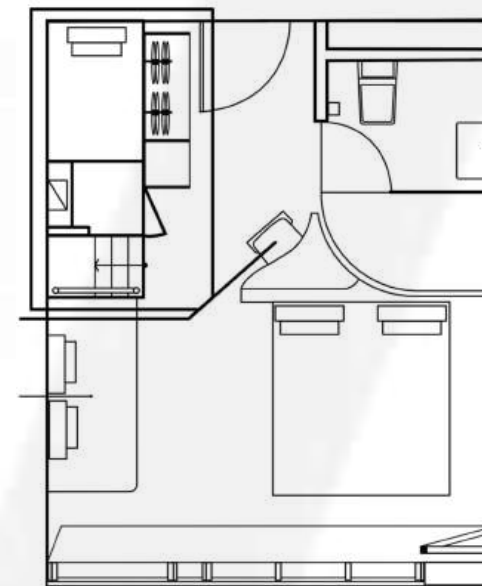

FAMILY ROOMS

Come together, stay together. Our family rooms have space to sprawl for families and small groups of friends. In-room huddles lead to Wink Space gatherings + nights out on the town. The action begins and ends here. Inside, is one queen bed, one bunk bed and one sofa with stunning views and Wink signatures like our dreamy premium linens, our power showers and content streaming on-demand on our in-room SMART TVs.

SIGNATURE WINK FAMILY