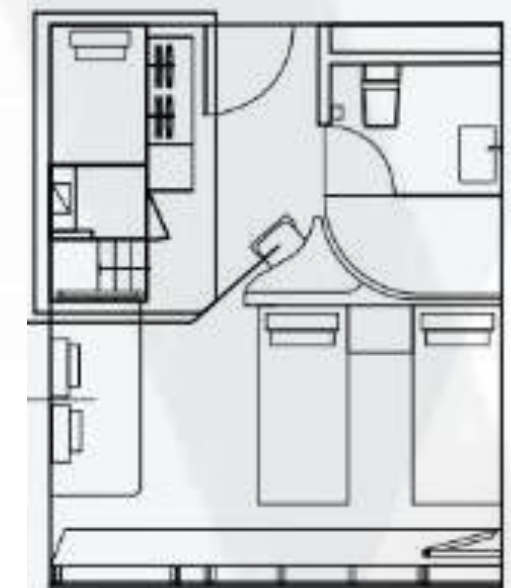

SIGNATURE WINK FAMILY TRIPLE