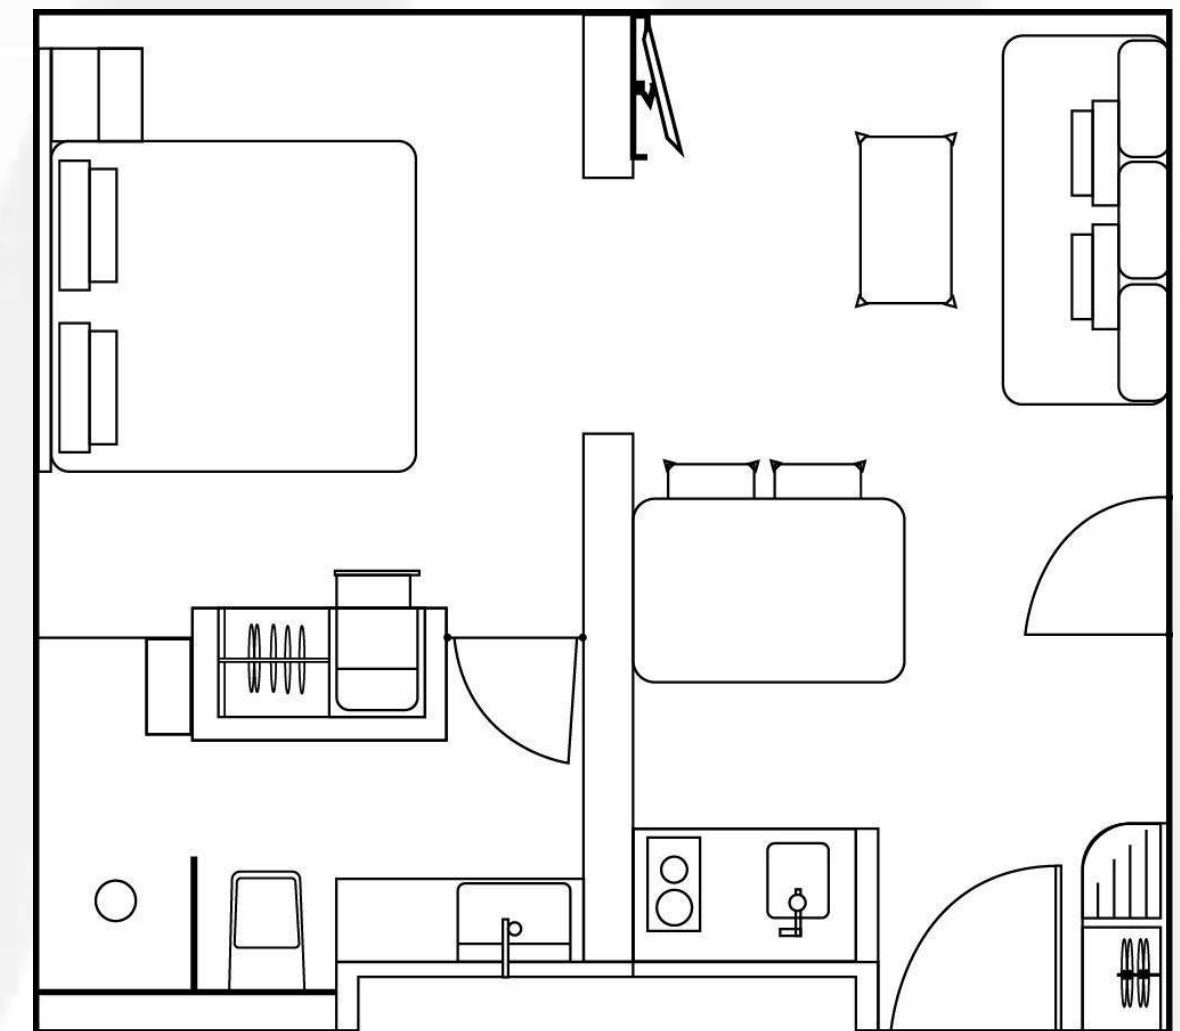

ROOM TYPE

SIGNATURE WINK FAMILY	~30 sqm	28 rooms
SIGNATURE WINK FAMILY TRIPLE	~30 sqm	24 rooms

WINK SUITES

At Wink Hotel Can Tho, sync into Wink's 1-Bedroom Junior Suites with a kitchen and appliances. Perfect for keeping the conveniences of home while discovering Vietnam's buzzing beach city. Plus, there are Wink signatures like intuitive room controls and dreamy bed linens and pillows. Life at Wink just got a lot sweeter.

1-BEDROOM JUNIOR SUITE

ROOM TYPE

1-BEDROOM JUNIOR SUITE

~35 sqm

24 rooms

24/7 GYM

Work out anytime of the day or night. Discover our gym with cardio machines, free weights, and yoga mats. Need more room to breathe or for HIIT? Head to the river or discover a nearby running route. Ask your Wink Guides for their favorites. Hít vào. Thở ra.